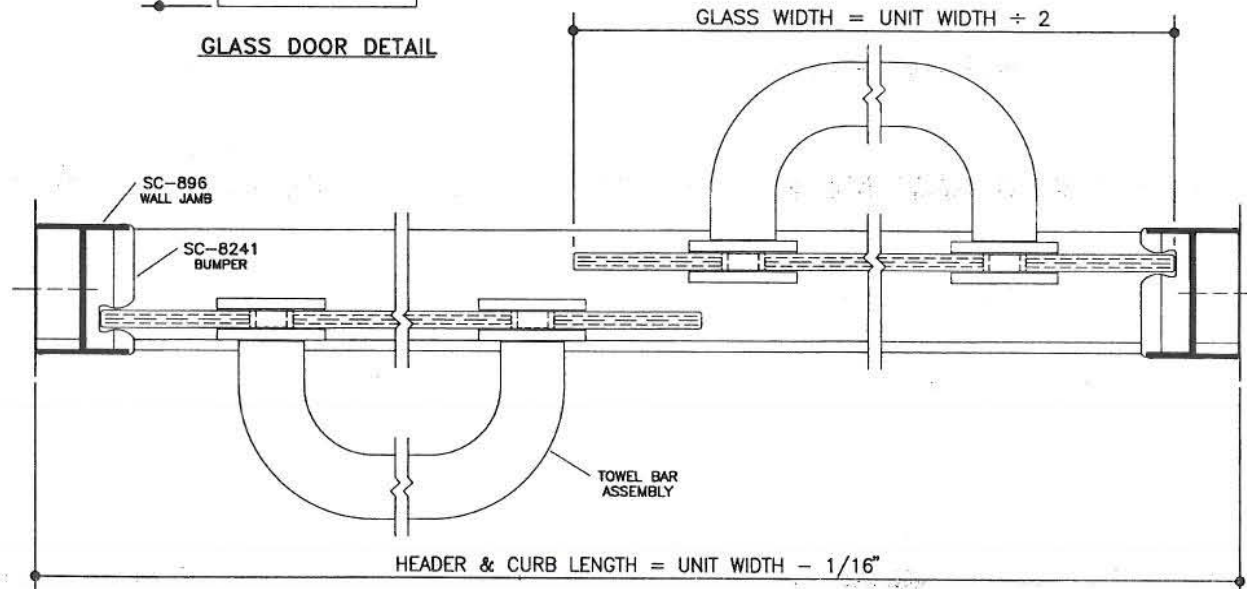

VERTICAL CROSS SECTION

GLASS DOOR DETAIL

**NOTES:**

1. Towel bar assemblies are available in 13", 15", 16.50", 19", 21" and 22" sizes. All sizes are measured from center to center of the mounting holes.

HORIZONTAL CROSS SECTION

**1/2 SIZE DETAIL**

NOTE: Glazing material for all KD units and Glazed units must conform to Ansi Z97.1 and CPSC Standard 16 CFC 1201 Category I and II.

SERIES	MODEL	UNIT WIDTH & HEIGHT	DOOR GLASS SIZE
4400 4500 FRAMELESS BATH ENCLOSURE	4400	60" x 57"	29 1/4" x 54"
	4500	48" x 70"	23 1/2" x 67"