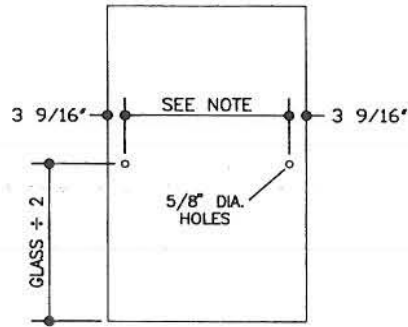

VERTICAL CROSS SECTION

GLASS DOOR DETAIL

**NOTES:**

1. Towel bar assemblies are available in 13", 15", 16.50", 19", 21" and 22" sizes. All sizes are measured from center to center of the mounting holes.

HORIZONTAL CROSS SECTION

**1/2 SIZE DETAIL**

NOTE: Glazing material for all KD units and Glazed units must conform to Ansi Z97.1 and CPSC Standard 16 CFC 1201 Category I and II.

SERIES	MODEL	UNIT WIDTH & HEIGHT	DOOR GLASS SIZE
4400 4500 FRAMELESS BATH ENCLOSURE	4400	60" x 57"	29 1/4" x 54"
	4500	48" x 70"	23 1/2" x 67"