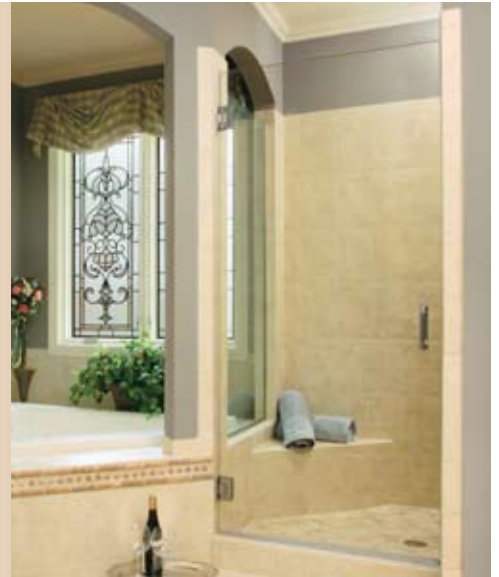

Celesta™

Only authentic Celesta frameless shower enclosures from Basco provide the highest quality luxury experience. Available as sliding or swing doors for the bath or shower, ask for Celesta enclosures by name. They can transform any shower into an elegant centerpiece in the bathroom and transport you into a spa-like retreat.

Celesta 900 Swing Door Clear Glass • Satin Nickel

This frameless enclosure appears to float, with only the slightest hints of metal. With 3/8" thick luxury glass, Celesta swing doors offer the cleanest lines available for those with the most discriminating taste.