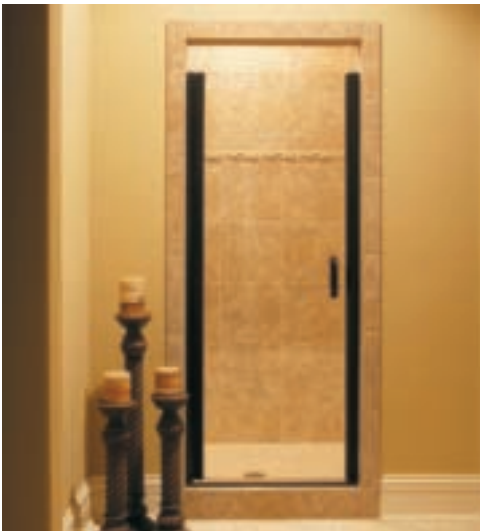

## Frameless

If your space requires a swing door, Basco offers several styles to meet your needs. For an open and elegant look, consider our Celesta, Infinity or Classic frameless doors.

### **Celesta 900**

Clear Glass • Antique Pewter

Frameless luxury glass for the most discriminating taste. Celesta enclosures emphasize distinction and elegance with 3/8" or 1/2" thick glass.