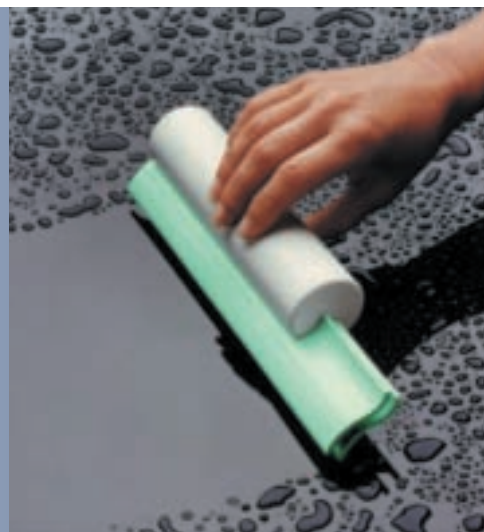

Clerét

When used after showering, Clerét is a superior glass cleaning tool that prevents soap build-up and water spots. It provides excellent care to keep all types of glass, especially clear glass, sparkling clear.

Clerét is available in two color combinations: white with aqua blades and white end caps (CG101), white with white blades and silver end caps (CG101S).