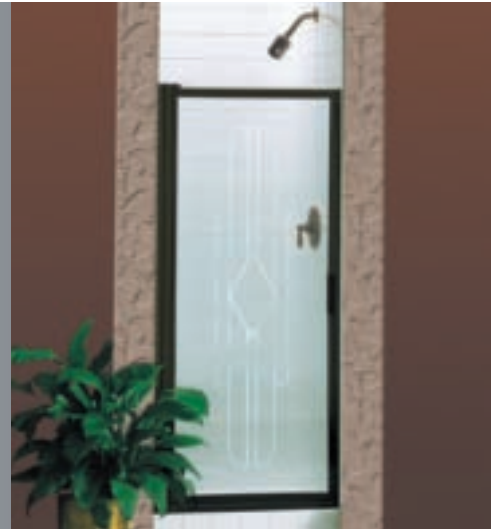

**Steam 18CS/400S with Top Panel**  
Clear Glass • Brushed Nickel

This seal tight enclosure traps steam in your shower. Its continuous hinge door has a magnetic latch and is custom-designed to fit your door's height. This unit is also available without a transom panel above the door.

# Swing Doors

F r a m e d

A swing door offers stability, security and function. Consider our Supreme and Performance framed doors. Our Steam and Bi-fold doors provide solutions to customers with specific needs for their bathroom.

## Supreme 100/200/500

Clear Beveled Glass • Wrought Iron

A pivot hinge provides smooth operation and makes this Supreme swing door easy to install. It's available at three different heights, 100 models shown as 63", 200 at 67" and 500 at 70 1/2". This door is also available with a continuous hinge in varying heights, models 110, 210 and 510.